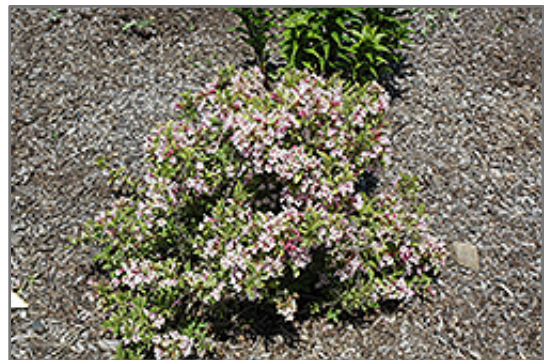

Rainbow Sensation Weigela in bloom
Photo courtesy of NetPS Plant Finder