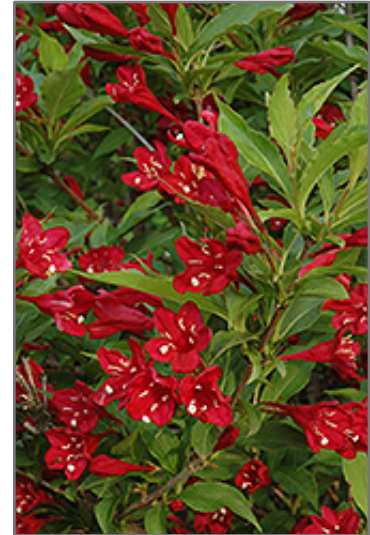

**Red Prince Weigela**  
*Weigela florida 'Red Prince'*

Height: 6 feet

Spread: 6 feet

Sunlight: ☉

Hardiness Zone: 3b

**Description:**

An outstanding spring-flowering shrub, absolutely smothered in bright red trumpet-shaped flowers that attract hummingbirds like magnets; settles into the background the rest of the year, somewhat coarse and open in habit, good for general garden use

**Ornamental Features**

Red Prince Weigela is draped in stunning clusters of red trumpet-shaped flowers along the branches from late spring to mid summer. It has forest green deciduous foliage. The pointy leaves do not develop any appreciable fall color.

**Landscape Attributes**

Red Prince Weigela is a multi-stemmed deciduous shrub with a shapely form and gracefully arching branches. Its relatively coarse texture can be used to stand it apart from other landscape plants with finer foliage.

Red Prince Weigela is recommended for the following landscape applications;

- Accent
- Mass Planting
- Hedges/Screening
- General Garden Use

*Red Prince Weigela flowers*  
Photo courtesy of NetPS Plant Finder