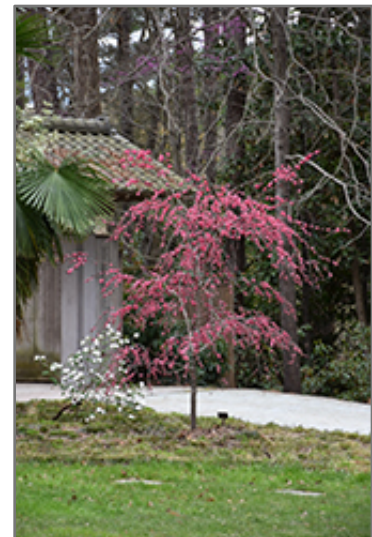

Crimson Cascade Weeping Peach

Prunus persica 'Crimson Cascade'

Height: 12 feet

Spread: 8 feet

Sunlight: ○

Hardiness Zone: 5a

Other Names: Common Peach

Description:

Landscape Attributes

Crimson Cascade Weeping Peach is a deciduous tree with a rounded form and gracefully weeping branches. Its average texture blends into the landscape, but can be balanced by one or two finer or coarser trees or shrubs for an effective composition.

This tree will require occasional maintenance and upkeep, and is best pruned in late winter once the threat of extreme cold has passed. Gardeners should be aware of the following characteristic(s) that may warrant special consideration;

- Messy
- Insects
- Disease

Crimson Cascade Weeping Peach is recommended for the following landscape applications;

Crimson Cascade Weeping Peach flowers

Photo courtesy of NetPS Plant Finder

Crimson Cascade Weeping Peach in bloom