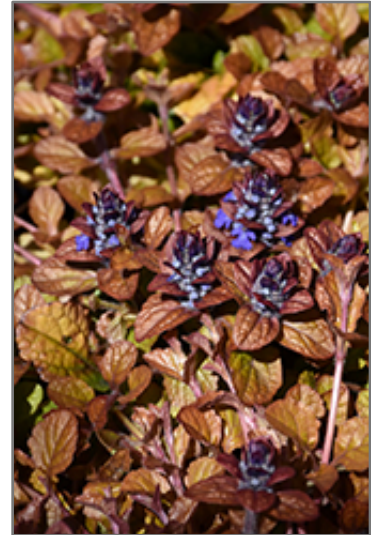

Other Names: Carpet Bugle

Group/Class: Feathered Friends Series

Description:

A stunning variety, featuring tri-color foliage of yellow, orange, and red, topped with contrasting violet-blue flowers; excellent when used in containers, as a groundcover, or in border fronts; tolerates any soil with good drainage

Ornamental Features

Feathered Friends Parrot Paradise Bugleweed's attractive small glossy oval leaves emerge brick red in spring, turning light green in color with showy gold variegation and tinges of orange the rest of the year on a plant with a spreading habit of growth. It features subtle spikes of blue flowers with violet overtones rising above the foliage from late spring to early summer, which emerge from distinctive silver flower buds.

Landscape Attributes

Feathered Friends Parrot Paradise Bugleweed is a dense herbaceous evergreen perennial with a ground-hugging habit of growth. Its relatively fine texture sets it apart from other garden plants with less refined foliage.

This plant will require occasional maintenance and upkeep, and should not require much pruning, except when necessary, such as to remove dieback. It is a good choice for attracting butterflies to your yard, but is not particularly attractive to deer who tend to leave it alone in favor of tastier treats. Gardeners should be aware of the following characteristic(s) that may warrant special consideration;

*Feathered Friends Parrot Paradise
Bugleweed flowers
Photo courtesy of NetPS Plant Finder*