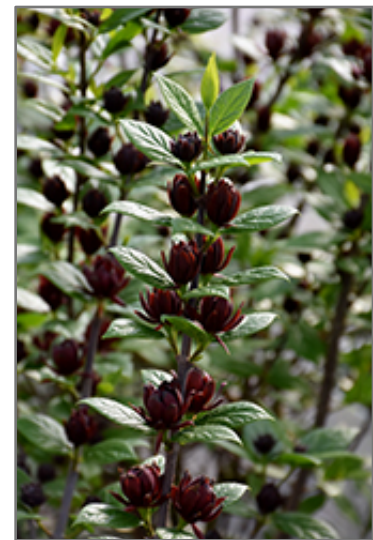

Simply Scentsational Sweetshrub flowers
Photo courtesy of NetPS Plant Finder