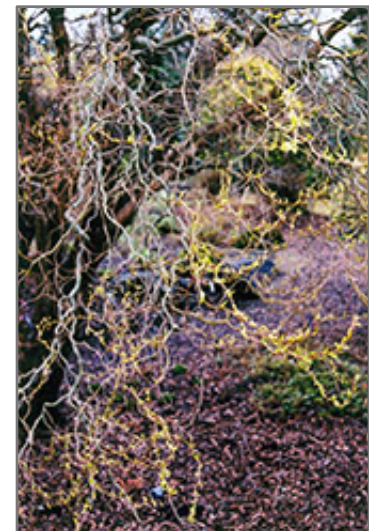

*Dragon's Claw Willow in winter
Photo courtesy of NetPS Plant Finder*

*Dragon's Claw Willow foliage
Photo courtesy of NetPS Plant
Finder*