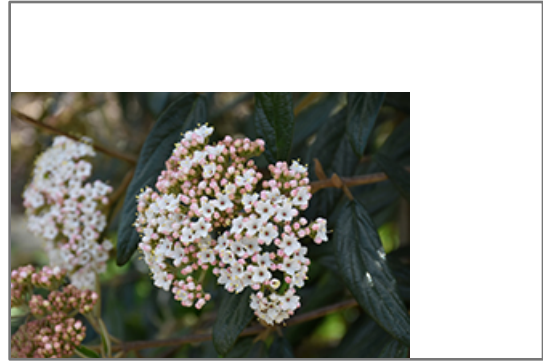

Prague Viburnum
Viburnum x pragense

Height: 12 feet

Spread: 10 feet

Sunlight: ☉ ●

Hardiness Zone: 6a

Description:

An attractive broadleaf evergreen shrub featuring large flat-topped clusters of creamy white flowers in spring and small shiny deep green foliage; upright and rounded, tough and adaptable, but needs protection from winter sun and wind

Ornamental Features

Prague Viburnum features showy clusters of fragrant creamy white flowers at the ends of the branches in mid spring, which emerge from distinctive pink flower buds. The crimson fruits are held in abundance in spectacular clusters from late summer to late winter. It has dark green evergreen foliage. The glossy narrow leaves remain dark green throughout the winter.

Landscape Attributes

Prague Viburnum is a multi-stemmed evergreen shrub with a shapely oval form. Its relatively coarse texture can be used to stand it apart from other landscape plants with finer foliage.

This is a relatively low maintenance shrub, and should only be pruned after flowering to avoid removing any of the current season's flowers. It is a good choice for attracting birds to your yard, but is not particularly attractive to deer who tend to leave it alone in favor of tastier treats. It has no significant negative characteristics.

Prague Viburnum is recommended for the following landscape applications;

Prague Viburnum flowers
Photo courtesy of NetPS Plant Finder