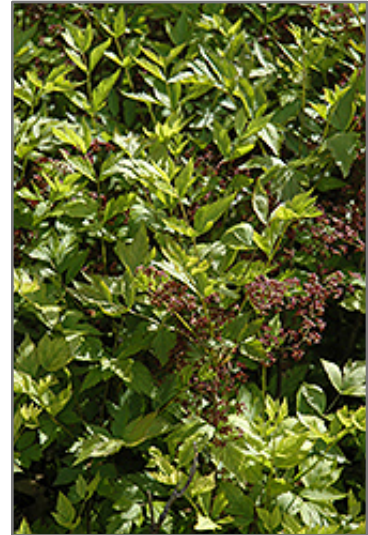

Shrub Yellowroot

Xanthorhiza simplicissima

Height: 30 inches

Spread: 24 inches

Sunlight: ● ●

Hardiness Zone: 3a

Description:

A mat-like spreading shrub with erect leggy stems; a North American native plant that is an excellent alternative to invasive groundcovers; prefers well drained soil but will tolerate heavy wet soil; brownish purple flowers in spring add seasonal interest

Ornamental Features

Shrub Yellowroot is draped in stunning clusters of burgundy flowers with antique red centers along the branches in mid spring before the leaves. It has green deciduous foliage. The glossy pointy pinnately compound leaves turn antique red in fall. It produces yellow capsules from early to mid fall.

Landscape Attributes

Shrub Yellowroot is a multi-stemmed deciduous shrub with an upright spreading habit of growth. Its relatively fine texture sets it apart from other landscape plants with less refined foliage.

This is a relatively low maintenance shrub, and should not require much pruning, except when necessary, such as to remove dieback. It has no significant negative characteristics.

Shrub Yellowroot is recommended for the following landscape applications;

- Mass Planting
- General Garden Use
- Groundcover

Shrub Yellowroot flowers
Photo courtesy of NetPS Plant Finder