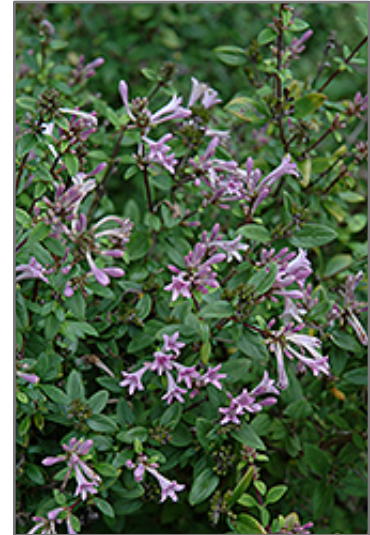

Leptodermis

Leptodermis oblonga

Height: 18 inches

Spread: 18 inches

Sunlight: ☐ ☒

Hardiness Zone: 4b

Description:

A dwarf mounding shrub that is low growing; fragrant violet-purple flowers appear in late spring; produces flowers throughout much of the growing season on new wood

Ornamental Features

Leptodermis features showy clusters of fragrant violet tubular flowers along the branches from late spring to mid fall. It has green deciduous foliage. The glossy oval leaves do not develop any appreciable fall color.

Landscape Attributes

Leptodermis is a multi-stemmed deciduous shrub with a mounded form. Its average texture blends into the landscape, but can be balanced by one or two finer or coarser trees or shrubs for an effective composition.

This is a relatively low maintenance shrub, and is best pruned in late winter once the threat of extreme cold has passed. It has no significant negative characteristics.

Leptodermis is recommended for the following landscape applications;

- Mass Planting
- Border Edging
- General Garden Use

Leptodermis flowers
Photo courtesy of NetPS Plant Finder