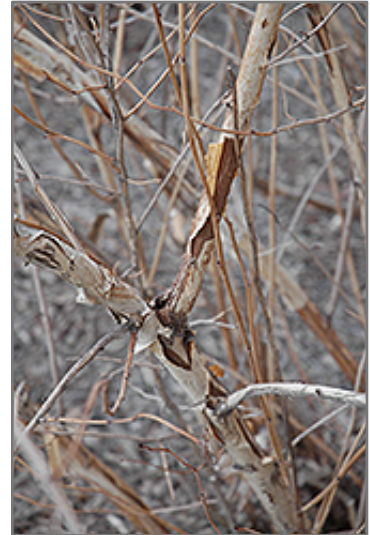

- Accent
- Mass Planting
- Hedges/Screening
- General Garden Use

Planting & Growing

Diablo Ninebark will grow to be about 8 feet tall at maturity, with a spread of 8 feet. It has a low canopy, and is suitable for planting under power lines. It grows at a medium rate, and under ideal conditions can be expected to live for approximately 30 years.

This shrub does best in full sun to partial shade. It is very adaptable to both dry and moist locations, and should do just fine under average home landscape conditions. It is not particular as to soil type or pH. It is highly tolerant of urban pollution and will even thrive in inner city environments. This is a selection of a native North American species.

Diablo Ninebark bark
Photo courtesy of NetPS Plant Finder

CustomerCare@WestonNurseries.com

93 East Main Street Hopkinton MA 02148 - (508) 435-3414

160 Pine Hill Road Chelmsford MA 01824 - (978) 349-0055

COMMERCIAL: commsales@westonnurseries.com - (508) 293-8028