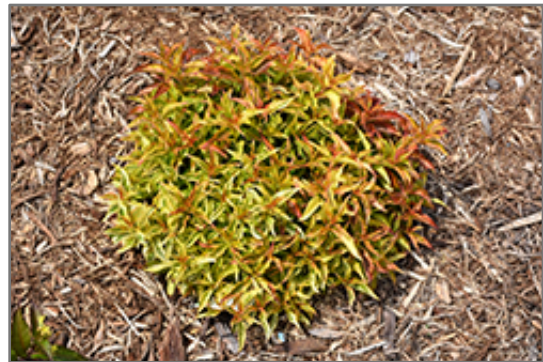

My Monet Sunset Weigela
Photo courtesy of NetPS Plant Finder