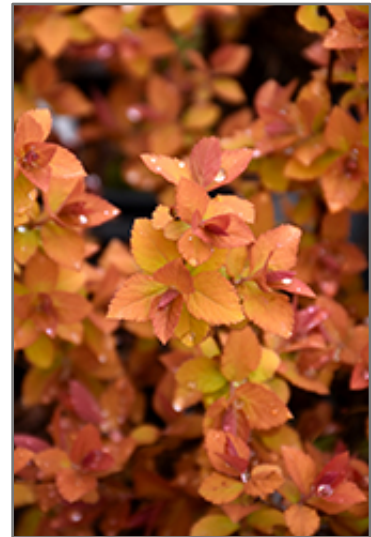

- Mass Planting
- General Garden Use
- Groundcover

Planting & Growing

Double Play Big Bang Spirea will grow to be about 3 feet tall at maturity, with a spread of 3 feet. It tends to fill out right to the ground and therefore doesn't necessarily require facer plants in front. It grows at a fast rate, and under ideal conditions can be expected to live for approximately 20 years.

This shrub should only be grown in full sunlight. It prefers to grow in average to moist conditions, and shouldn't be allowed to dry out. It is not particular as to soil type or pH. It is highly tolerant of urban pollution and will even thrive in inner city environments. This particular variety is an interspecific hybrid.

*Double Play Big Bang Spirea foliage
Photo courtesy of NetPS Plant Finder*

CustomerCare@WestonNurseries.com

93 East Main Street Hopkinton MA 02148 - (508) 435-3414

160 Pine Hill Road Chelmsford MA 01824 - (978) 349-0055

COMMERCIAL: commsales@westonnurseries.com - (508) 293-8028