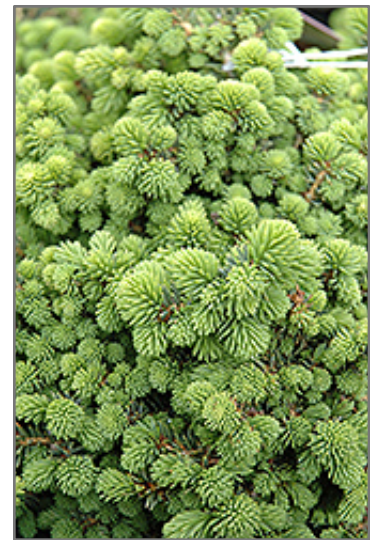

Little Gem Spruce foliage
Photo courtesy of NetPS Plant Finder