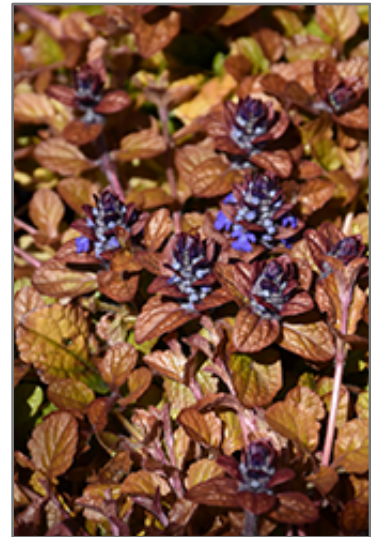

Other Names: Carpet Bugle

Group/Class: Feathered Friends Series

Description:

A stunning variety, featuring tri-color foliage of yellow, orange, and red, topped with contrasting violet-blue flowers; excellent when used in containers, as a groundcover, or in border fronts; tolerates any soil with good drainage

Ornamental Features

Feathered Friends Parrot Paradise Bugleweed's attractive small glossy oval leaves emerge brick red in spring, turning light green in color with showy gold variegation and tinges of orange the rest of the year on a plant with a spreading habit of growth. It features subtle spikes of blue flowers with violet overtones rising above the foliage from late spring to early summer, which emerge from distinctive silver flower buds.

Landscape Attributes

Feathered Friends Parrot Paradise Bugleweed is a dense herbaceous evergreen perennial with a ground-hugging habit of growth. Its relatively fine texture sets it apart from other garden plants with less refined foliage.

This plant will require occasional maintenance and upkeep, and should not require much pruning, except when necessary, such as to remove dieback. It is a good choice for attracting butterflies to your yard, but is not particularly attractive to deer who tend to leave it alone in favor of tastier treats. Gardeners should be aware of the following characteristic(s) that may warrant special consideration;

*Feathered Friends Parrot Paradise
Bugleweed flowers
Photo courtesy of NetPS Plant Finder*