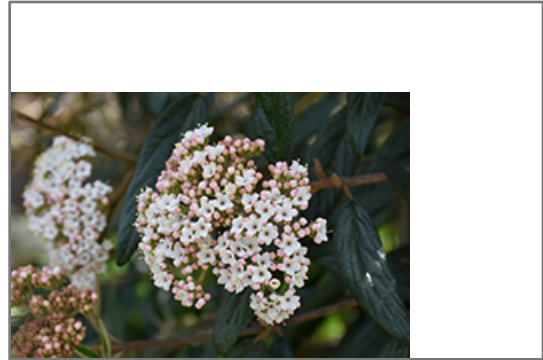

Prague Viburnum
Viburnum x pragense

Height: 12 feet
Spread: 10 feet
Sunlight: ☉ ●
Hardiness Zone: 6a

Description:

An attractive broadleaf evergreen shrub featuring large flat-topped clusters of creamy white flowers in spring and small shiny deep green foliage; upright and rounded, tough and adaptable, but needs protection from winter sun and wind

Ornamental Features

Prague Viburnum features showy clusters of fragrant creamy white flowers at the ends of the branches in mid spring, which emerge from distinctive pink flower buds. The crimson fruits are held in abundance in spectacular clusters from late summer to late winter. It has dark green evergreen foliage. The glossy narrow leaves remain dark green throughout the winter.

Landscape Attributes

Prague Viburnum is a multi-stemmed evergreen shrub with a shapely oval form. Its relatively coarse texture can be used to stand it apart from other landscape plants with finer foliage.

This is a relatively low maintenance shrub, and should only be pruned after flowering to avoid removing any of the current season's flowers. It is a good choice for attracting birds to your yard, but is not particularly attractive to deer who tend to leave it alone in favor of tastier treats. It has no significant negative characteristics.

Prague Viburnum is recommended for the following landscape applications;

Prague Viburnum flowers
Photo courtesy of NetPS Plant Finder