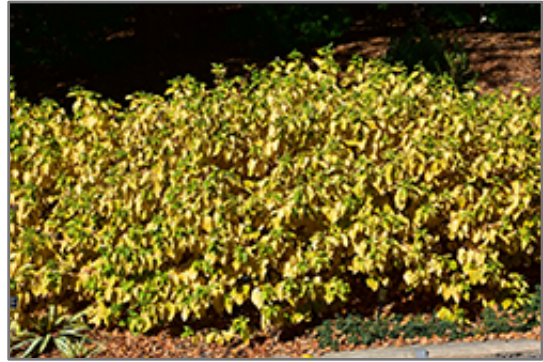

Arctic Sun® Dogwood
Cornus sanguinea 'Cato'

Height: 4 feet

Spread: 4 feet

Sunlight:

Hardiness Zone: 4a

Other Names: Bloodtwig Dogwood

Description:

Highly ornamental stems, fruit and leaves; characterized by bright yellow stems tipped with red twigs; fall leaf color is gold tinged with red; a great shrub for winter landscapes

Landscape Attributes

Arctic Sun Dogwood is a dense multi-stemmed deciduous shrub with a more or less rounded form. Its average texture blends into the landscape, but can be balanced by one or two finer or coarser trees or shrubs for an effective composition.

- Spreading

Arctic Sun Dogwood
Photo courtesy of NetPS Plant Finder

Arctic Sun Dogwood foliage
Photo courtesy of NetPS Plant Finder

Arctic Sun Dogwood is recommended for the following landscape applications;

- Mass Planting
- Hedges/Screening
- General Garden Use
- Naturalizing And Woodland Gardens

Planting & Growing

Arctic Sun Dogwood will grow to be about 4 feet tall at maturity, with a spread of 4 feet. It tends to fill out right to the ground and therefore doesn't necessarily require facer plants in front. It grows at a medium rate, and under ideal conditions can be expected to live for approximately 20 years.