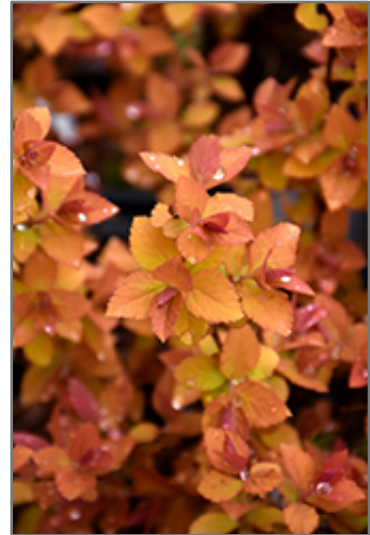

- Mass Planting
- General Garden Use
- Groundcover

Planting & Growing

Double Play Big Bang Spirea will grow to be about 3 feet tall at maturity, with a spread of 3 feet. It tends to fill out right to the ground and therefore doesn't necessarily require facer plants in front. It grows at a fast rate, and under ideal conditions can be expected to live for approximately 20 years.

This shrub should only be grown in full sunlight. It prefers to grow in average to moist conditions, and shouldn't be allowed to dry out. It is not particular as to soil type or pH. It is highly tolerant of urban pollution and will even thrive in inner city environments. This particular variety is an interspecific hybrid.

*Double Play Big Bang Spirea foliage
Photo courtesy of NetPS Plant Finder*

CustomerCare@WestonNurseries.com

93 East Main Street Hopkinton MA 02148 - (508) 435-3414

160 Pine Hill Road Chelmsford MA 01824 - (978) 349-0055

COMMERCIAL: commsales@westonnurseries.com - (508) 293-8028