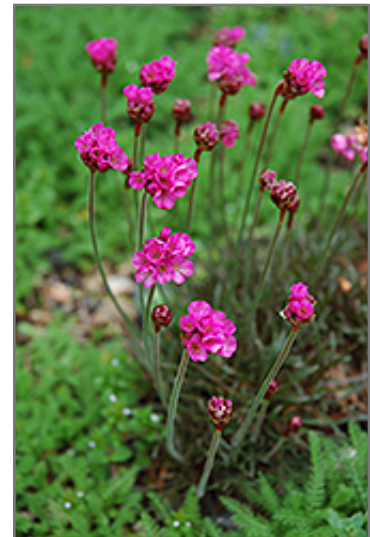

Dusseldorf Pride Sea Thrift flowers
Photo courtesy of NetPS Plant Finder

CustomerCare@WestonNurseries.com

93 East Main Street Hopkinton MA 02148 - (508) 435-3414

160 Pine Hill Road Chelmsford MA 01824 - (978) 349-0055

COMMERCIAL: commsales@westonnurseries.com - (508) 293-8028