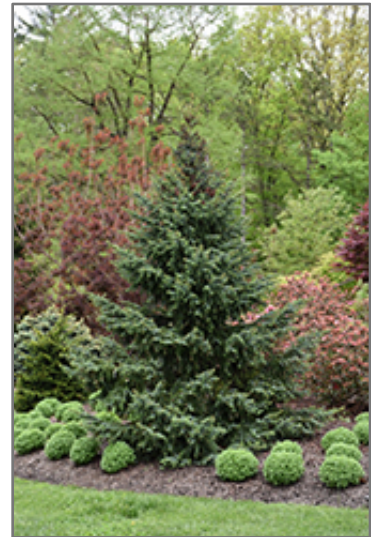

Bruns Spruce
Picea omorika 'Bruns'

Height: 30 feet

Spread: 15 feet

Sunlight: ○

Hardiness Zone: 4a

Description:

Pyramidal form and dense graceful branches create a striking sea green and silver structure, wider at the bottom, sweeping up to a spire; this large handsome cultivar commands attention; loves deep rich well drained soil and full sun

Ornamental Features

Bruns Spruce is primarily valued in the landscape for its rigidly columnar form. It has attractive bluish-green foliage with gray undersides which emerges light green in spring. The needles are highly ornamental and remain bluish-green throughout the winter. The smooth brick red bark adds an interesting dimension to the landscape.

Landscape Attributes

Bruns Spruce is a dense evergreen tree with a strong central leader and a narrowly upright and columnar growth habit. Its relatively fine texture sets it apart from other landscape plants with less refined foliage.

This is a relatively low maintenance tree. When pruning is necessary, it is recommended to only trim back the new growth of the current season, other than to remove any dieback. It has no significant negative characteristics.

Bruns Spruce is recommended for the following landscape applications;

- Accent
- Vertical Accent

Bruns Spruce
Photo courtesy of NetPS Plant Finder